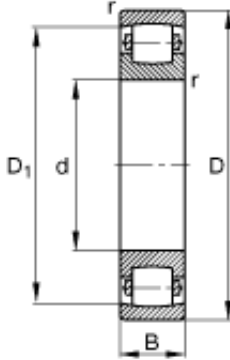

## 75 mm x 160 mm x 37 mm FAG 20315-MB Spherical Roller Bearings

Bearing No. 20315-MB

20315-MB Bearing 2D drawings and 3D CAD models

Size	75x160x37 mm
Bore Diameter	75 mm
Outer Diameter	160 mm
Width	37 mm
d	75 mm
D	160 mm
B	37 mm
$D_1$	138,1 mm
$D_{a \max}$	148 mm
$d_{a \min}$	87 mm
$r_{a \max}$	2,1 mm
$r_{\min}$	2,1 mm
m	3,76 kg / Weight
$C_r$	216000 N / Dynamic load rating (radial)
$C_{0r}$	255000 N / Static load rating (radial)
$n_G$	4100 1/min / Limiting speed
$C_{ur}$	22400 N / Fatigue limit load, radial