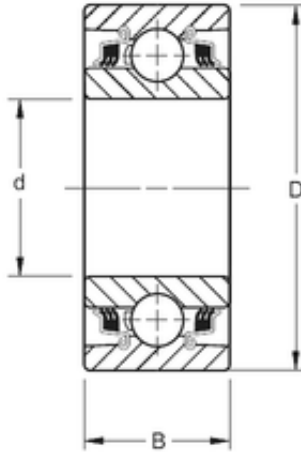

# NTN BEARING-SUDAMERICANA, S.A.

ROUND BORE

49,23 mm x 90 mm x 30,18 mm TIMKEN  
W210PP2 Single Row Ball Bearings

Bearing No. W210PP2

|                               |                   |
|-------------------------------|-------------------|
| Size                          | 49.23x90x30.18 mm |
| Bore Diameter                 | 49,23 mm          |
| Outer Diameter                | 90 mm             |
| Width                         | 30,18 mm          |
| d                             | 49,23 mm          |
| D                             | 90 mm             |
| B                             | 30,18 mm          |
| C                             | 30,18 mm          |
| Weight                        | 0,767 Kg          |
| Basic dynamic load rating (C) | 39,9 kN           |

W210PP2 Bearing 2D drawings and 3D CAD models