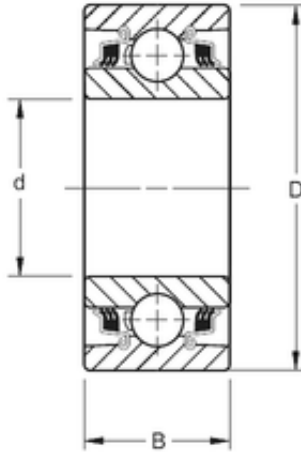

NTN BEARING-SUDAMERICANA, S.A.

ROUND BORE

70 mm x 125 mm x 39,69 mm TIMKEN
W214PP2 Single Row Ball Bearings

Bearing No. W214PP2

Size	70x125x39.69 mm
Bore Diameter	70 mm
Outer Diameter	125 mm
Width	39,69 mm
d	70 mm
D	125 mm
B	39,69 mm
C	39,69 mm
Weight	1,901 Kg
Basic dynamic load rating (C)	71 kN

W214PP2 Bearing 2D drawings and 3D CAD models