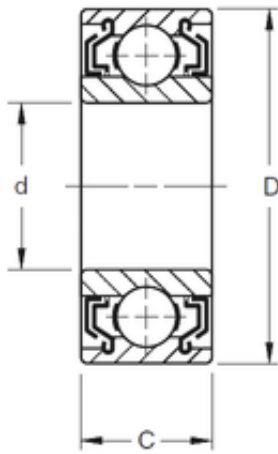

### 30 mm x 62 mm x 23,83 mm TIMKEN W206KLL Single Row Ball Bearings

Bearing No. W206KLL

Size	30x62x23.83 mm
Bore Diameter	30 mm
Outer Diameter	62 mm
Width	23,83 mm
d	30 mm
D	62 mm
B	23,83 mm
C	23,83 mm
Weight	0,295 Kg
Basic dynamic load rating (C)	21600 kN

W206KLL Bearing 2D drawings and 3D CAD models